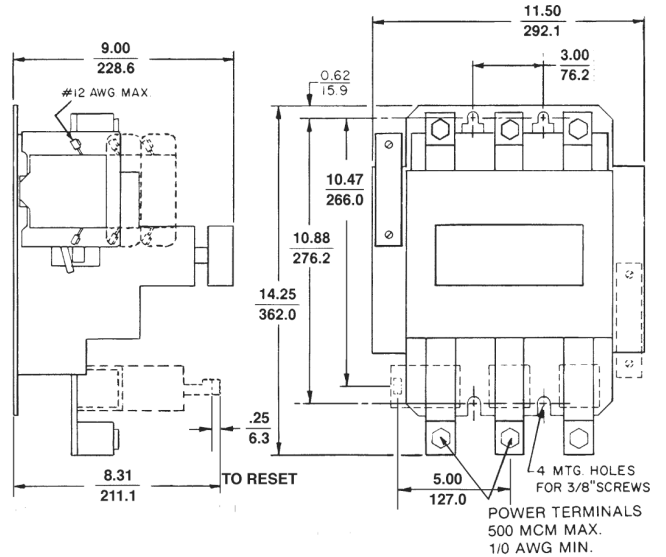

NEMA Rated Full Voltage Starters - Magnetic

CR306, CR386 Magnetic Starters

Section 1

Nonreversing, Non-combination

200 Horsepower Maximum

NEMA Sizes 00-5

600 Volts Maximum

Outlines, Dimensions ($\frac{\text{in.}}{\text{mm}}$) and Weights (For Estimating Only)

Open Type, NEMA Sizes 00-1 (3 3/4 lbs.)

Open Type, NEMA Size 2 (8 lbs.)

Open Type, NEMA Sizes 3 (19 lbs.) and 4 (20 lbs.)

Open Type, NEMA Size 5 (55 lbs.)

Enclosure Descriptions: See Section 13
 Product Number Selection Instructions: See page 1-10