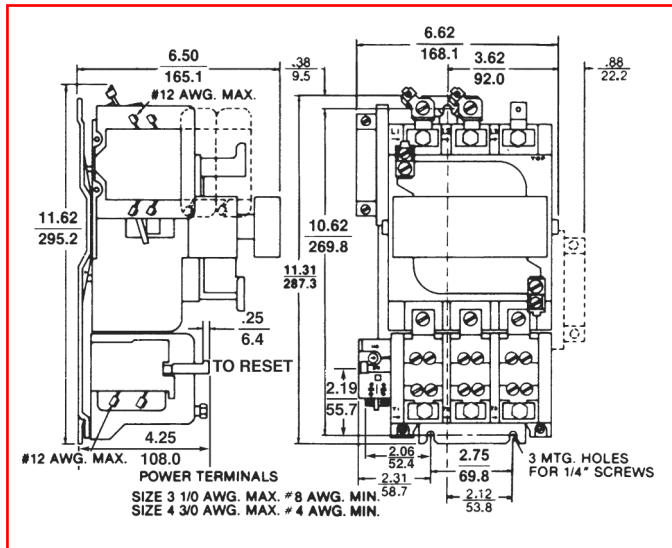

NEMA Rated Full Voltage Starters - Magnetic

CR306, CR386 Magnetic Starters

Section 1

Nonreversing, Non-combination

200 Horsepower Maximum

NEMA Sizes 00-5

600 Volts Maximum

Outlines, Dimensions ($\frac{\text{in.}}{\text{mm}}$) and Weights (For Estimating Only)

Open Type, NEMA Sizes 00-1 (3 3/4 lbs.)

Open Type, NEMA Size 2 (8 lbs.)

Open Type, NEMA Sizes 3 (19 lbs.) and 4 (20 lbs.)

Open Type, NEMA Size 5 (55 lbs.)

Enclosure Descriptions: See Section 13
 Product Number Selection Instructions: See page 1-10