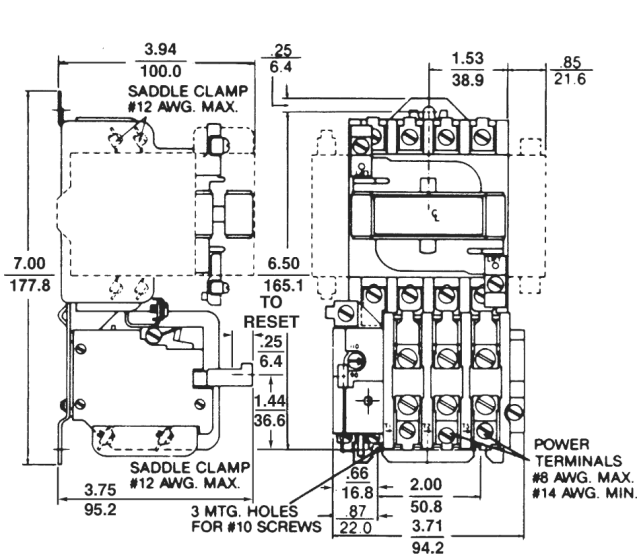

NEMA Rated Full Voltage Starters - Magnetic

CR306, CR386 Magnetic Starters

Section 1

Nonreversing, Non-combination

200 Horsepower Maximum

NEMA Sizes 00-5

600 Volts Maximum

Outlines, Dimensions ($\frac{\text{in.}}{\text{mm}}$) and Weights (For Estimating Only)

Open Type, NEMA Sizes 00-1 (3 3/4 lbs.)

Open Type, NEMA Size 2 (8 lbs.)

Open Type, NEMA Sizes 3 (19 lbs.) and 4 (20 lbs.)

Open Type, NEMA Size 5 (55 lbs.)

Enclosure Descriptions: See Section 13
 Product Number Selection Instructions: See page 1-10