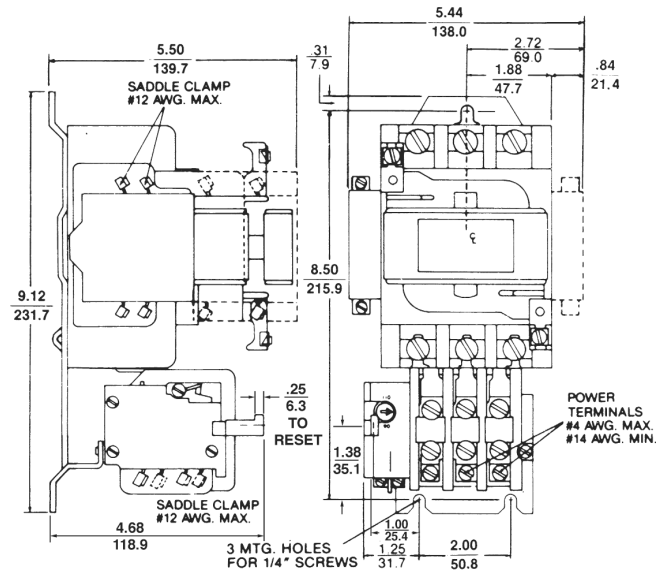

NEMA Rated Full Voltage Starters - Magnetic

CR306, CR386 Magnetic Starters

Section 1

Nonreversing, Non-combination

200 Horsepower Maximum

NEMA Sizes 00-5

600 Volts Maximum

Outlines, Dimensions ($\frac{\text{in.}}{\text{mm}}$) and Weights (For Estimating Only)

Open Type, NEMA Sizes 00-1 (3 3/4 lbs.)

Open Type, NEMA Size 2 (8 lbs.)

Open Type, NEMA Sizes 3 (19 lbs.) and 4 (20 lbs.)

Open Type, NEMA Size 5 (55 lbs.)

Enclosure Descriptions: See Section 13
 Product Number Selection Instructions: See page 1-10