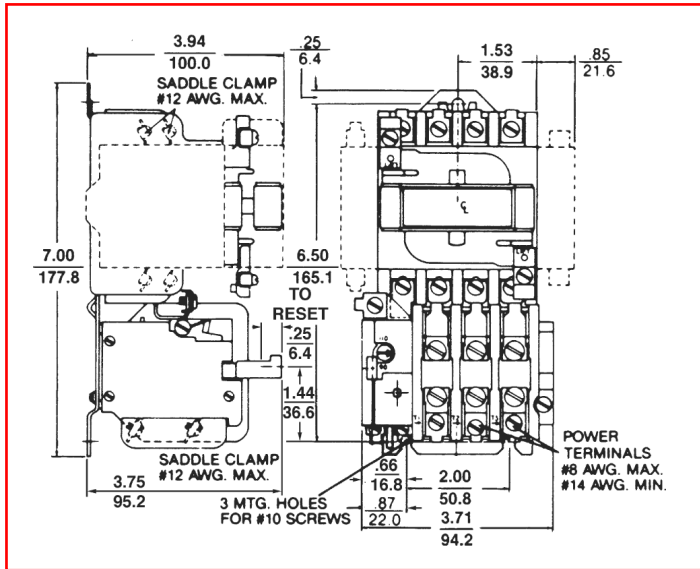

NEMA Rated Full Voltage Starters - Magnetic

CR306, CR386 Magnetic Starters

Section 1

Nonreversing, Non-combination

200 Horsepower Maximum

NEMA Sizes 00-5

600 Volts Maximum

Outlines, Dimensions ($\frac{in.}{mm}$) and Weights (For Estimating Only)

Open Type, NEMA Sizes 00-1 (3 3/4 lbs.)

Open Type, NEMA Size 2 (8 lbs.)

Open Type, NEMA Sizes 3 (19 lbs.) and 4 (20 lbs.)

Open Type, NEMA Size 5 (55 lbs.)

Enclosure Descriptions: See Section 13
Product Number Selection Instructions: See page 1-10