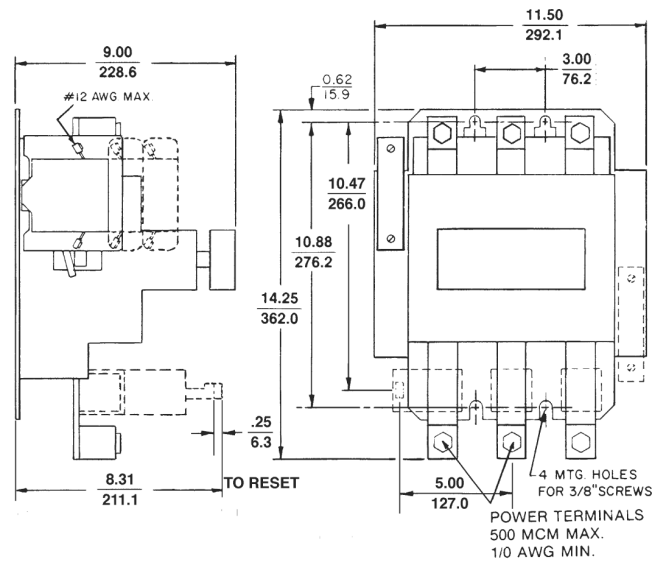

NEMA Rated Full Voltage Starters - Magnetic

CR306, CR386 Magnetic Starters

Section 1

Nonreversing, Non-combination

200 Horsepower Maximum

NEMA Sizes 00-5

600 Volts Maximum

Outlines, Dimensions ($\frac{in.}{mm}$) and Weights (For Estimating Only)

Open Type, NEMA Sizes 00-1 (3 3/4 lbs.)

Open Type, NEMA Size 2 (8 lbs.)

Open Type, NEMA Sizes 3 (19 lbs.) and 4 (20 lbs.)

Open Type, NEMA Size 5 (55 lbs.)

Enclosure Descriptions: See Section 13
Product Number Selection Instructions: See page 1-10