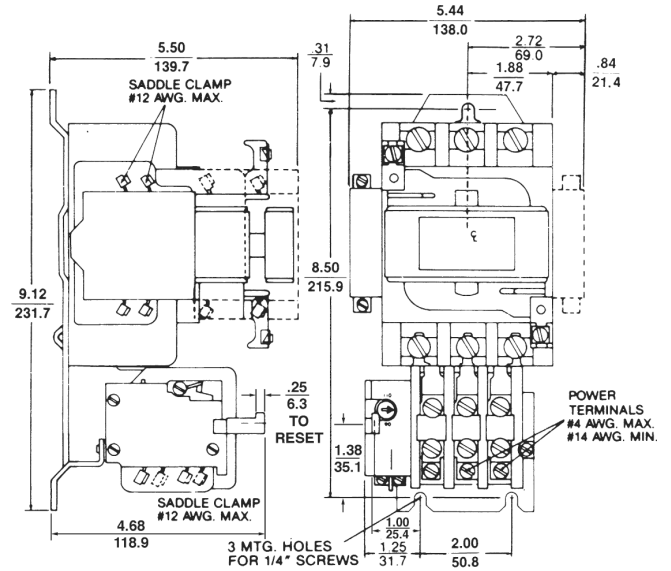

NEMA Rated Full Voltage Starters - Magnetic

CR306, CR386 Magnetic Starters

Section 1

Nonreversing, Non-combination

200 Horsepower Maximum

NEMA Sizes 00-5

600 Volts Maximum

Outlines, Dimensions ($\frac{in.}{mm}$) and Weights (For Estimating Only)

Open Type, NEMA Sizes 00-1 (3 3/4 lbs.)

Open Type, NEMA Size 2 (8 lbs.)

Open Type, NEMA Sizes 3 (19 lbs.) and 4 (20 lbs.)

Open Type, NEMA Size 5 (55 lbs.)

Enclosure Descriptions: See Section 13
Product Number Selection Instructions: See page 1-10