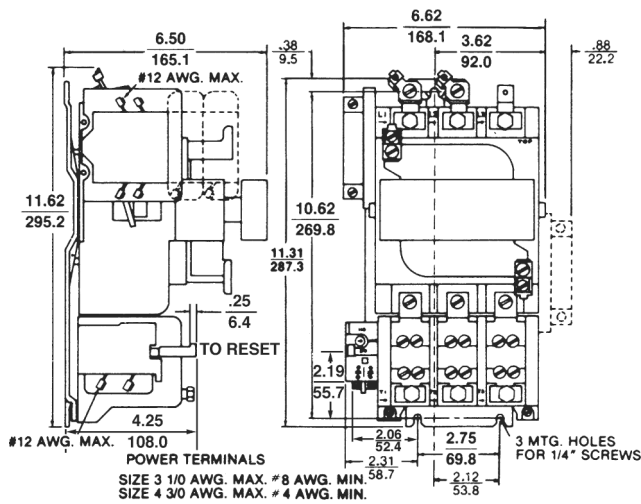

NEMA Rated Full Voltage Starters - Magnetic

CR306, CR386 Magnetic Starters

Section 1

Nonreversing, Non-combination

200 Horsepower Maximum

NEMA Sizes 00-5

600 Volts Maximum

Outlines, Dimensions ($\frac{in.}{mm}$) and Weights (For Estimating Only)

Open Type, NEMA Sizes 00-1 (3 3/4 lbs.)

Open Type, NEMA Size 2 (8 lbs.)

Open Type, NEMA Sizes 3 (19 lbs.) and 4 (20 lbs.)

Open Type, NEMA Size 5 (55 lbs.)

Enclosure Descriptions: See Section 13
Product Number Selection Instructions: See page 1-10