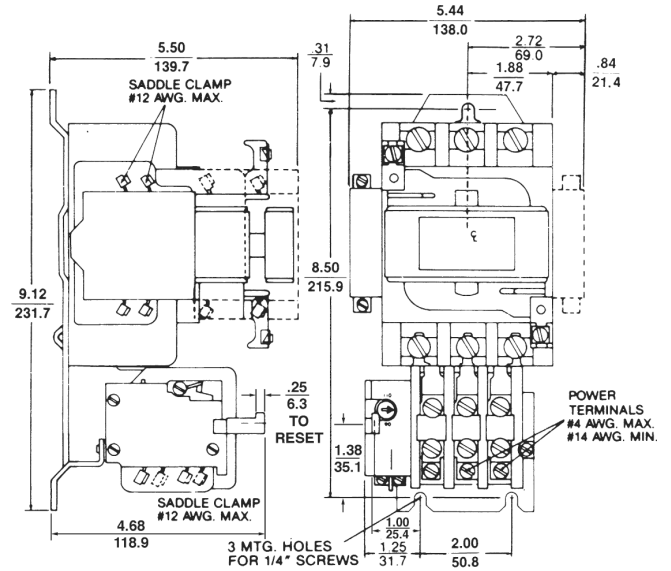

NEMA Rated Full Voltage Starters - Magnetic

CR306, CR386 Magnetic Starters

Section 1

Nonreversing, Non-combination

200 Horsepower Maximum

NEMA Sizes 00-5

600 Volts Maximum

Outlines, Dimensions ($\frac{\text{in.}}{\text{mm}}$) and Weights (For Estimating Only)

Open Type, NEMA Sizes 00-1 (3 3/4 lbs.)

Open Type, NEMA Size 2 (8 lbs.)

Open Type, NEMA Sizes 3 (19 lbs.) and 4 (20 lbs.)

Open Type, NEMA Size 5 (55 lbs.)

Enclosure Descriptions: See Section 13
Product Number Selection Instructions: See page 1-10