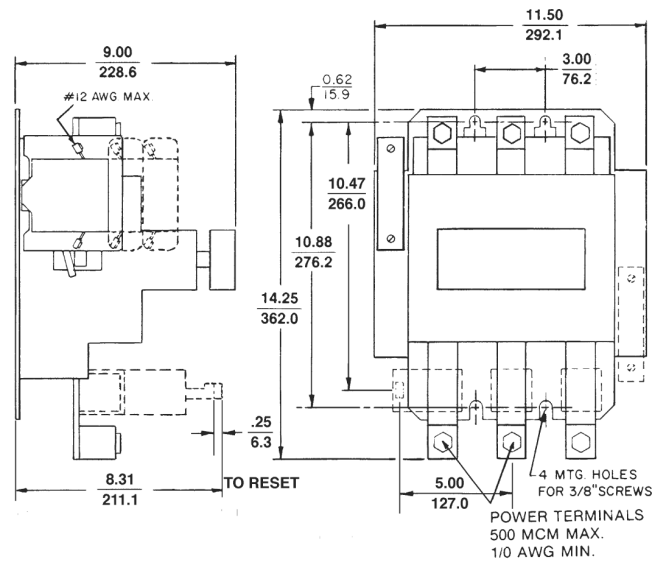

NEMA Rated Full Voltage Starters - Magnetic

CR306, CR386 Magnetic Starters

Section 1

Nonreversing, Non-combination

200 Horsepower Maximum

NEMA Sizes 00-5

600 Volts Maximum

Outlines, Dimensions ($\frac{\text{in.}}{\text{mm}}$) and Weights (For Estimating Only)

Open Type, NEMA Sizes 00-1 (3 3/4 lbs.)

Open Type, NEMA Size 2 (8 lbs.)

Open Type, NEMA Sizes 3 (19 lbs.) and 4 (20 lbs.)

Open Type, NEMA Size 5 (55 lbs.)

Enclosure Descriptions: See Section 13
Product Number Selection Instructions: See page 1-10