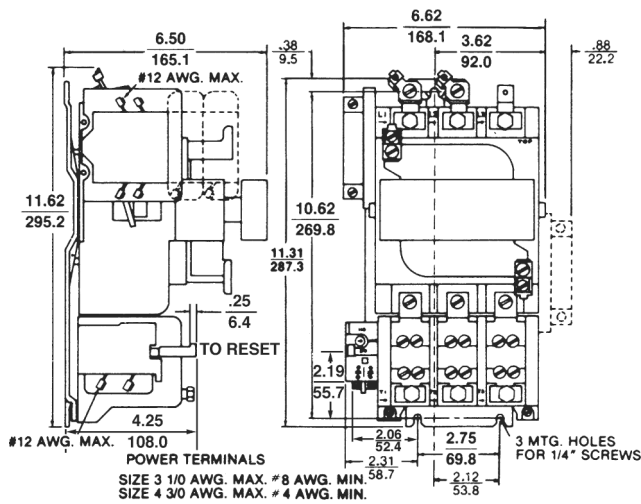

NEMA Rated Full Voltage Starters - Magnetic

CR306, CR386 Magnetic Starters

Section 1

Nonreversing, Non-combination

200 Horsepower Maximum

NEMA Sizes 00-5

600 Volts Maximum

Outlines, Dimensions ($\frac{\text{in.}}{\text{mm}}$) and Weights (For Estimating Only)

Open Type, NEMA Sizes 00-1 (3 3/4 lbs.)

Open Type, NEMA Size 2 (8 lbs.)

Open Type, NEMA Sizes 3 (19 lbs.) and 4 (20 lbs.)

Open Type, NEMA Size 5 (55 lbs.)

Enclosure Descriptions: See Section 13
Product Number Selection Instructions: See page 1-10