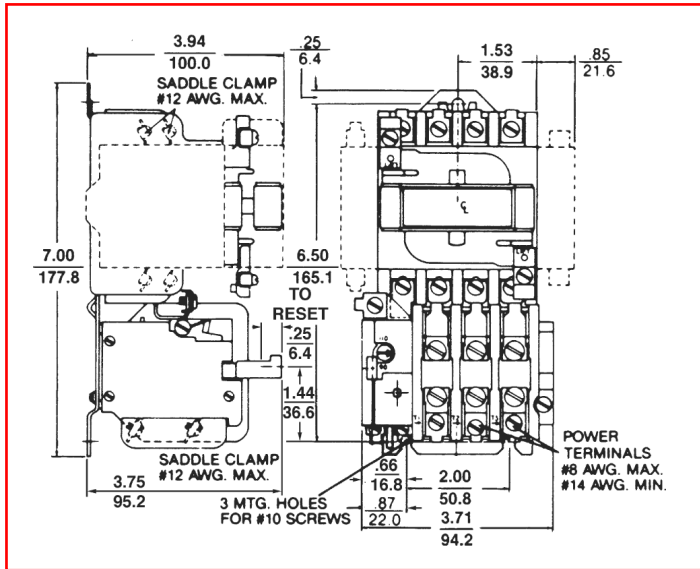

NEMA Rated Full Voltage Starters - Magnetic

CR306, CR386 Magnetic Starters

Section 1

Nonreversing, Non-combination

200 Horsepower Maximum

NEMA Sizes 00-5

600 Volts Maximum

Outlines, Dimensions ($\frac{\text{in.}}{\text{mm}}$) and Weights (For Estimating Only)

Open Type, NEMA Sizes 00-1 (3 3/4 lbs.)

Open Type, NEMA Size 2 (8 lbs.)

Open Type, NEMA Sizes 3 (19 lbs.) and 4 (20 lbs.)

Open Type, NEMA Size 5 (55 lbs.)

Enclosure Descriptions: See Section 13
Product Number Selection Instructions: See page 1-10